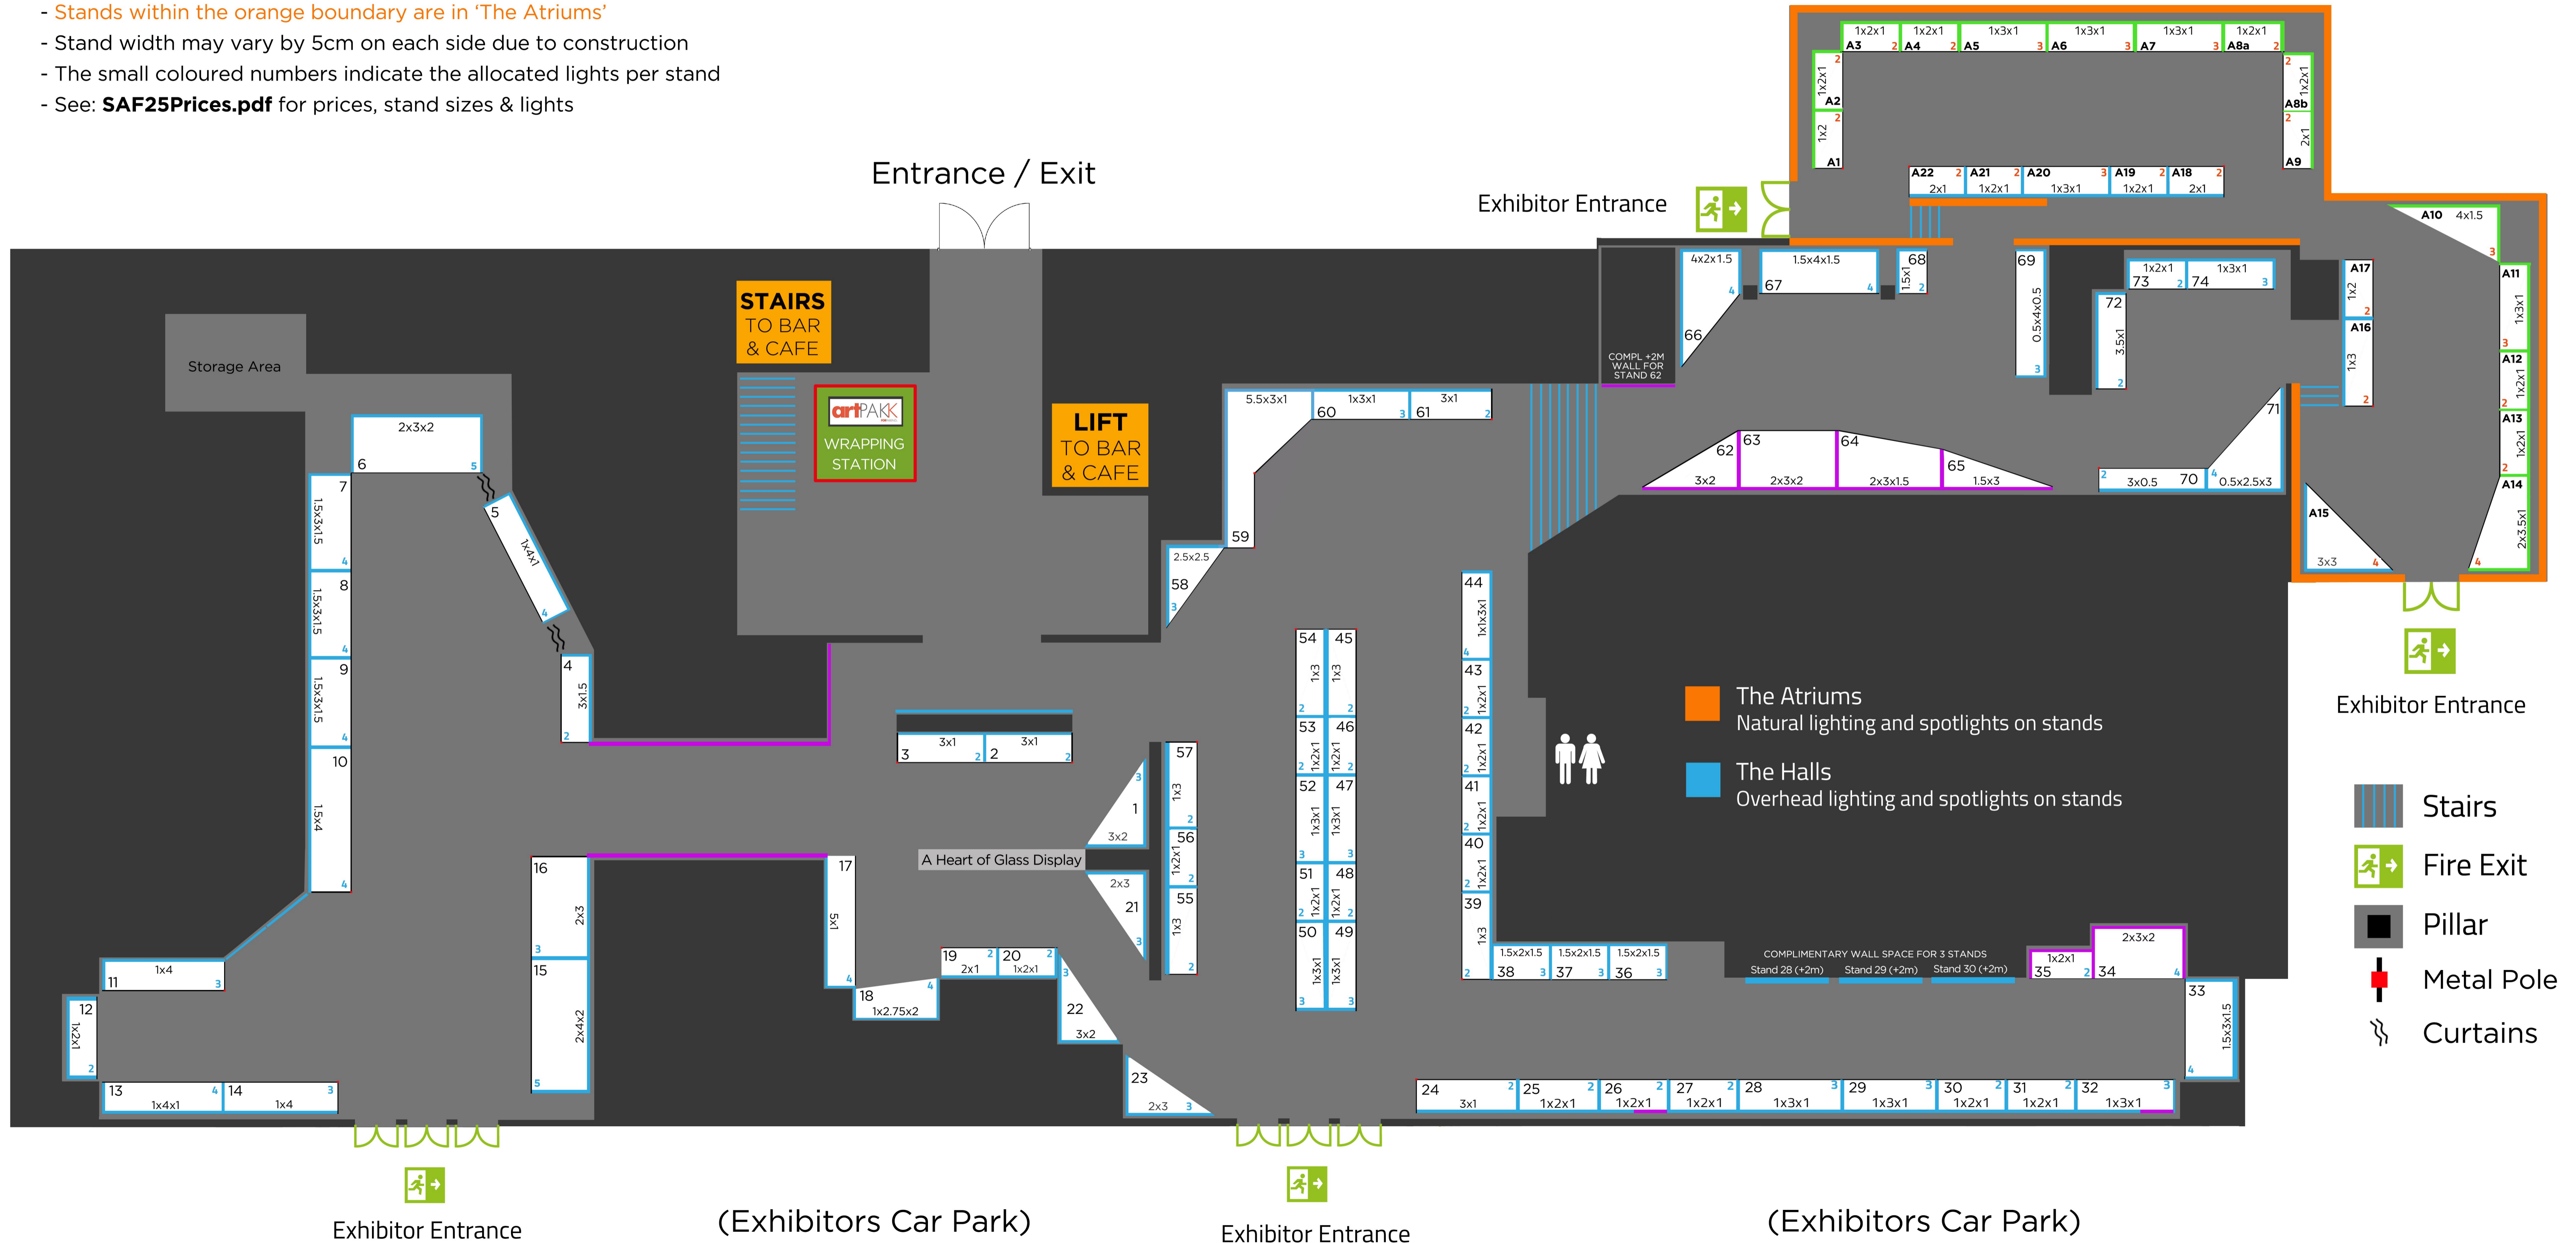

SUSSEX ART FAIR 2025

- Blue stands are 2.75m high white panels (9ft)
- Green stands are 2.45m high (8ft) 'BLACK' Panels
- Purple stands are 2.45m high (8ft) 'WHITE' Panels
- Stands within the orange boundary are in 'The Atriums'
- Stand width may vary by 5cm on each side due to construction
- The small coloured numbers indicate the allocated lights per stand
- See: **SAF25Prices.pdf** for prices, stand sizes & lights

Exhibitor Entrance

(Exhibitors Car Park)

Exhibitor Entrance

(Exhibitors Car Park)